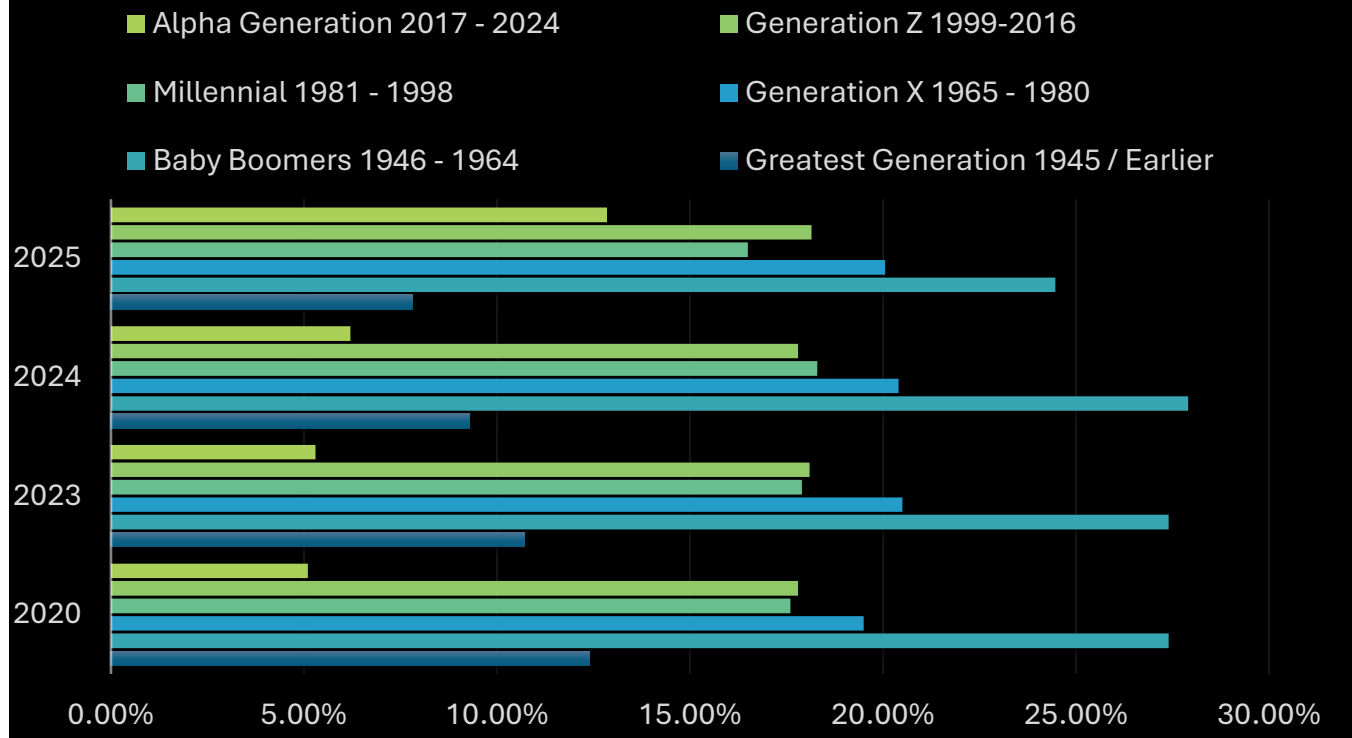

DEMOGRAPHICS | PEOPLE

POPULATION BY GENERATION

46.9
Median Age

2.45
Average Family Size

PET OWNERS

- NO PET
- DOG OWNER
- CAT OWNER

Population Age 25+ Educational Attainment

2.8%
No High School Diploma