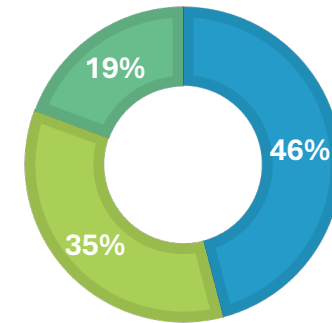

DEMOGRAPHICS | PEOPLE

POPULATION BY GENERATION

46.9
Median Age

2.45
Average Family Size

PET OWNERS

- NO PET
- DOG OWNER
- CAT OWNER

Population Age 25+ Educational Attainment

2.8%
No High School Diploma