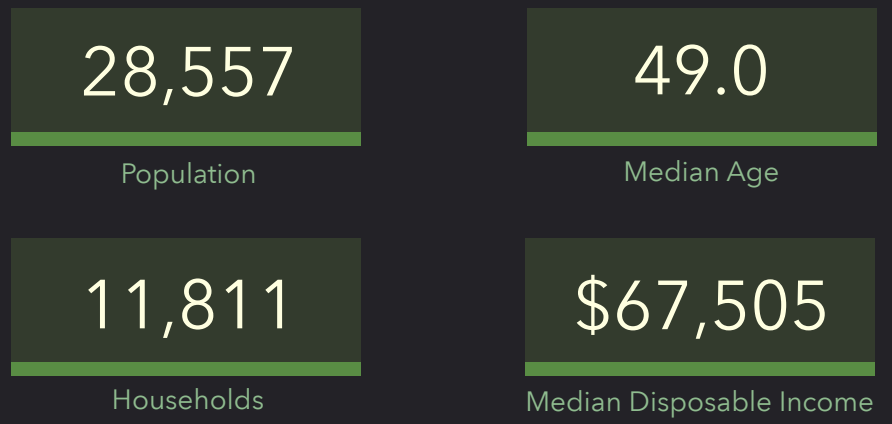

DEMOGRAPHIC PROFILE

Viera Development of Regional Impact

Area: 34.07 square miles

EDUCATION

EMPLOYMENT

KEY FACTS

INCOME

HOUSEHOLD INCOME ($)

This infographic contains data provided by Esri. The vintage of the data is 2020, 2025.

© 2020 Esri