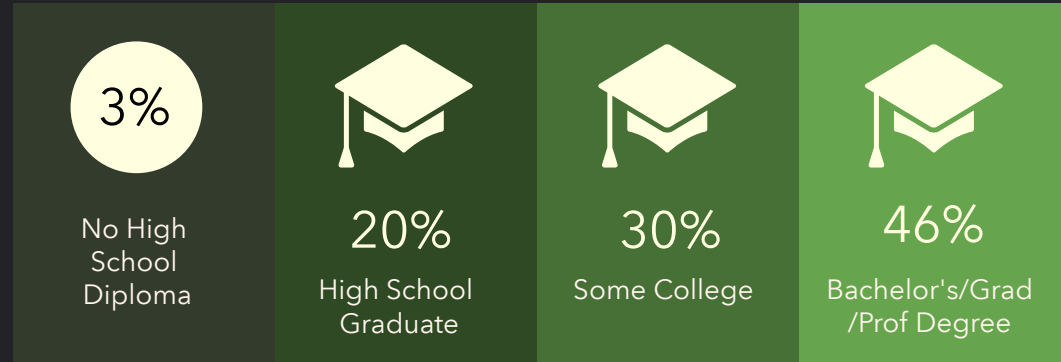

# DEMOGRAPHIC PROFILE

Viera Development of Regional Impact

Area: 34.07 square miles

## EDUCATION