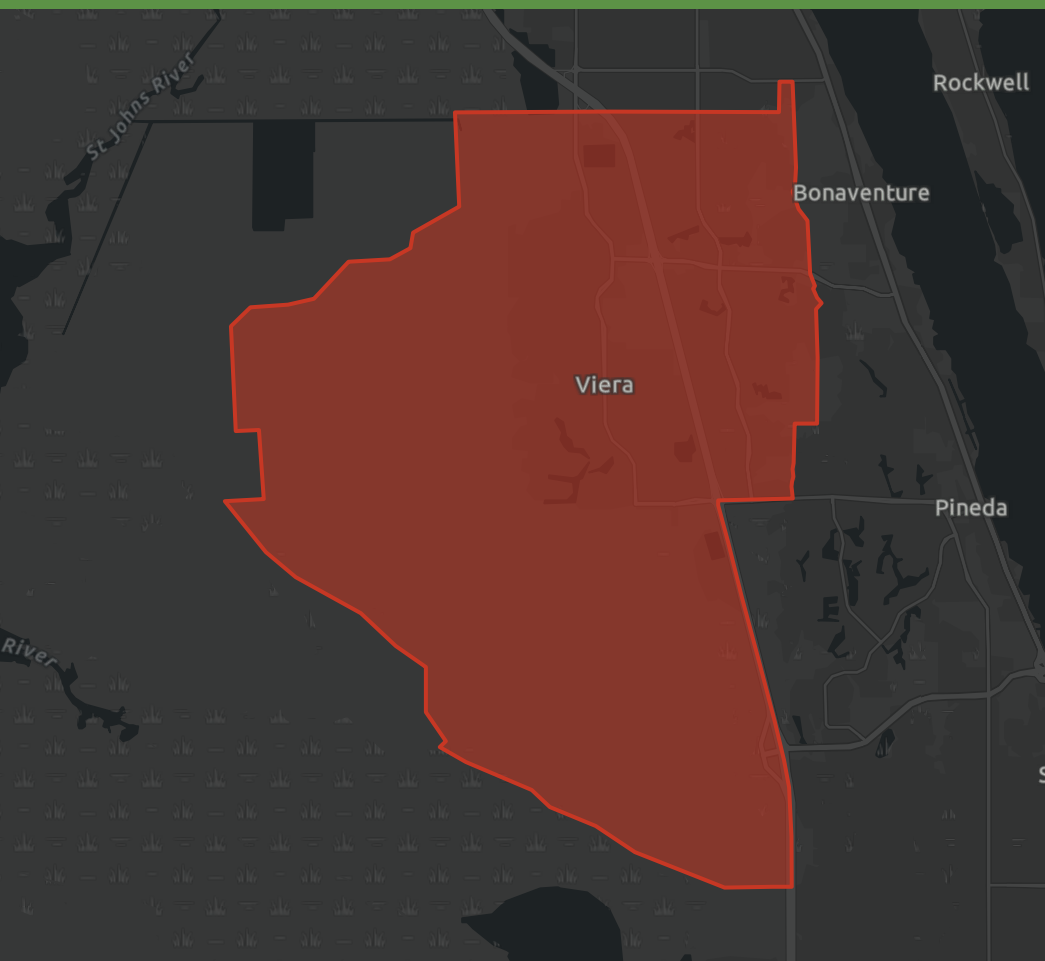

# DEMOGRAPHIC PROFILE

Viera Development of Regional Impact

Area: 34.07 square miles

## EDUCATION