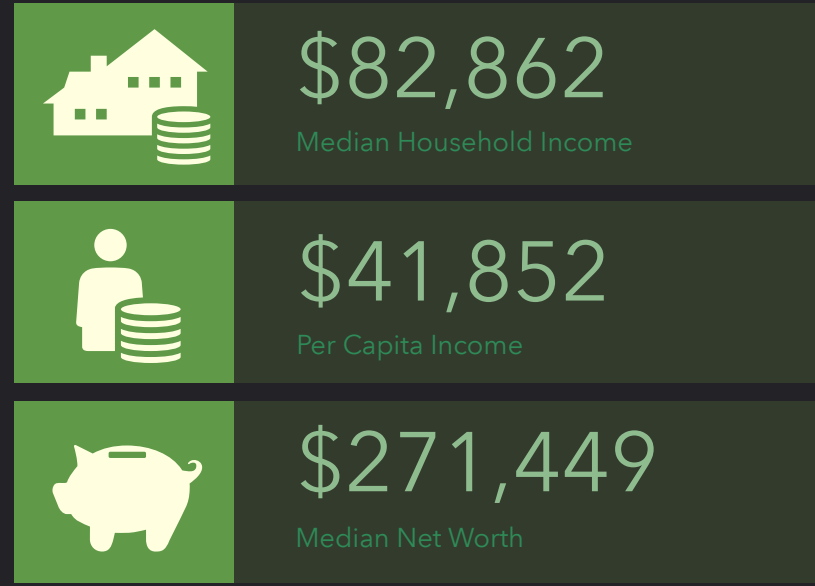

DEMOGRAPHIC PROFILE

Viera Development of Regional Impact

Area: 34.07 square miles

EDUCATION

EMPLOYMENT

KEY FACTS

INCOME

HOUSEHOLD INCOME ($)

This infographic contains data provided by Esri. The vintage of the data is 2020, 2025.

© 2020 Esri